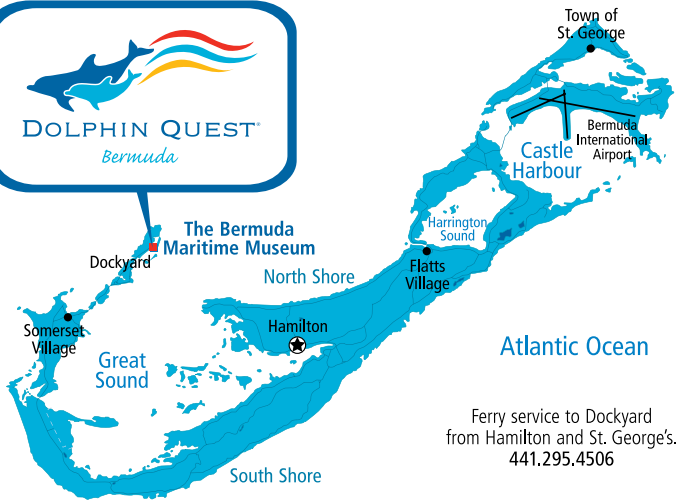

DOLPHIN QUEST
Bermuda

Ferry service to Dockyard
from Hamilton and St. George's.
441.295.4506

DOLPHIN QUEST
Bermuda

Reserve your dol-FUN encounter today!

OPEN DAILY (except Christmas Day):
9:30 am - 4:30 pm

DOLPHIN QUEST
Bermuda

**Located at The Bermuda Maritime Museum
in the Royal Naval Dockyard**

PH: 441.234.4464 • FX: 441.234.4992

dolphinquest.com • Toll free: 800.248.3316

Touching hearts and minds

Dance with a Dolphin!

Dolphin Quest Bermuda invites you to an extraordinary, out-of-this-world encounter with our playful bottlenose dolphins. We place the many wonders of the dolphin's world at your fingertips and bring you face-to-face with these magnificent marine mammals.

**Stop by and make some great new friends at Dolphin Quest located at The Bermuda Maritime Museum in the Royal Naval Dockyard!
See back for hours and reservation information.**